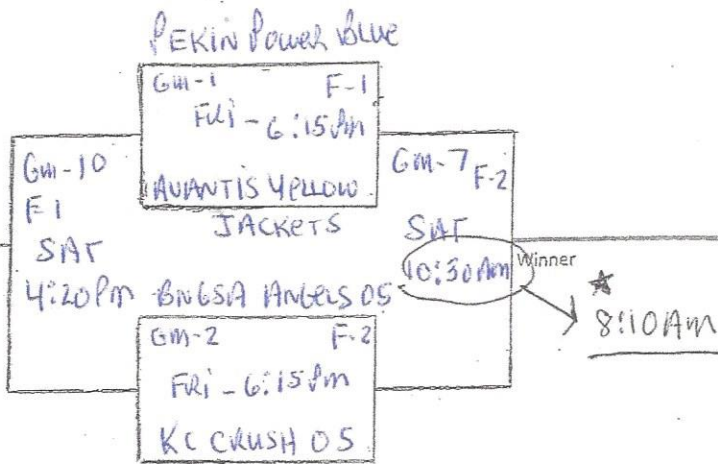

Pool A

12U Pool Play
SAINT PATTY'S SHOOTOUT

11 TEAMS

REVISED

3/13/18

3rd

Pool B

3rd

Pool C

STEAM BLACK

MISSOURI WOLFPAK

ROWDIE KATZ 12U

12U BRACKET PLAY
 SAINT PATTY'S SHOOTOUT

11 Team Single Elimination