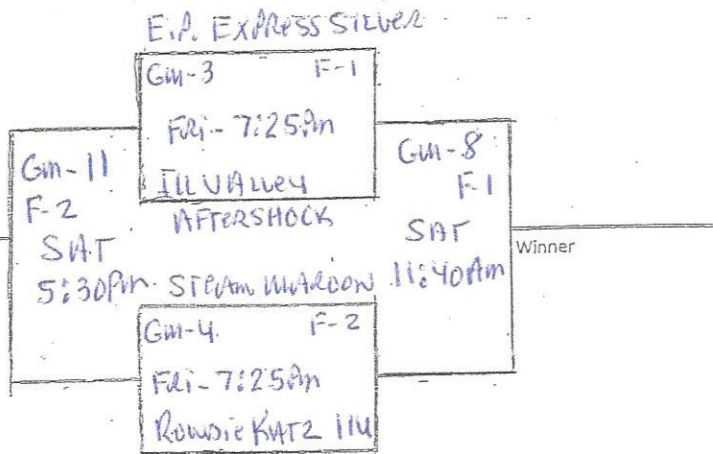

Pool A

12U Pool Play
SAINT PATTY'S SHOOTOUT

11 TEAMS

REVISED

3/13/18

3rd

Pool B

3rd

Pool C

STEAM BLACK

MISSOURI WOLFPAK

ROWDIE KATZ 12U

12U BRACKET PLAY
 SAINT PATTY'S SHOOTOUT

11 Team Single Elimination